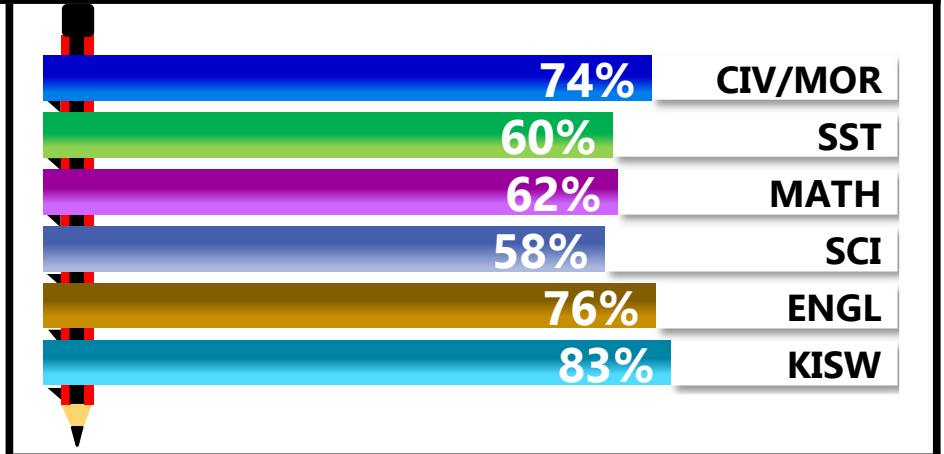

		<h1>TRAUTE STUDE</h1>			
REGION: COAST		SCHOOL AVERAGE	206.3	OVERALL GRADE	
DISTRICT: KIBAHA				B	
				CATEGORY	
				BELOW 40	

SUBJECT PERFORMANCE ANALYSIS

SUBJECT NAME	AVG	%	RNK
KISWAHILI	41.5	83%	1
ENGLISH	38.0	76%	2
CIVIC & MORAL	37.2	74%	3
MATHEMATICS	30.8	62%	4
SOCIAL STUDIES	30.0	60%	5
SCIENCE	28.8	58%	6
BOYS/GIRLS PASS RATE		STD	AVG
BOYS		0	0.00
GIRLS		6	1.00