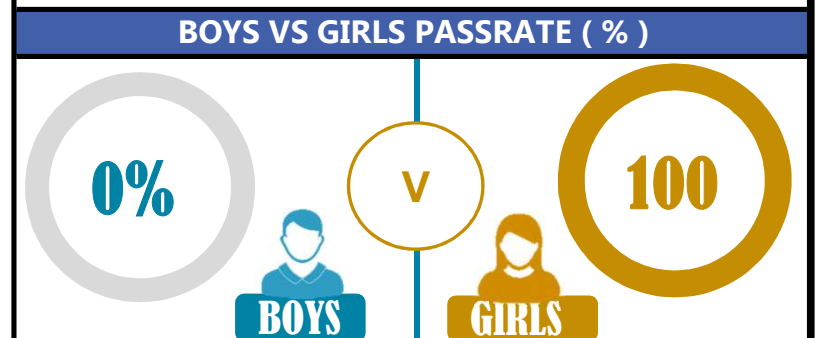

OVERALL PERFORMANCE ANALYSIS		
REGISTERED	6	100%
SEATED	6	100%
ABSENTEES	0	0%
PASSED	6	100%
FAILED	0	0%